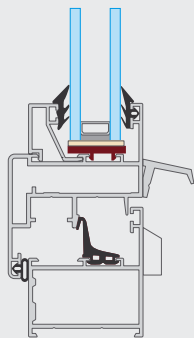

# SYSTEM SPECTRAL 45

door and window system

45 mm

cross section of the window

140 mm

cross section of the door

## Application

- construction without a thermal insulation: different types of partition walls, windows, doors, shop windows, cashier's boxes, etc.

## Construction

- basic depth of profiles 45 mm
- construction adjusted to EURO standard of fittings