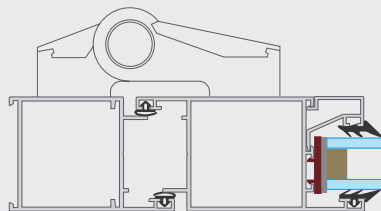

# SYSTEM SPECTRAL 45

door and window system

45 mm

cross section of the window

140 mm

cross section of the door

## Application

- construction without a thermal insulation: different types of partition walls, windows, doors, shop windows, cashier's boxes, etc.

## Construction

- basic depth of profiles 45 mm
- construction adjusted to EURO standard of fittings